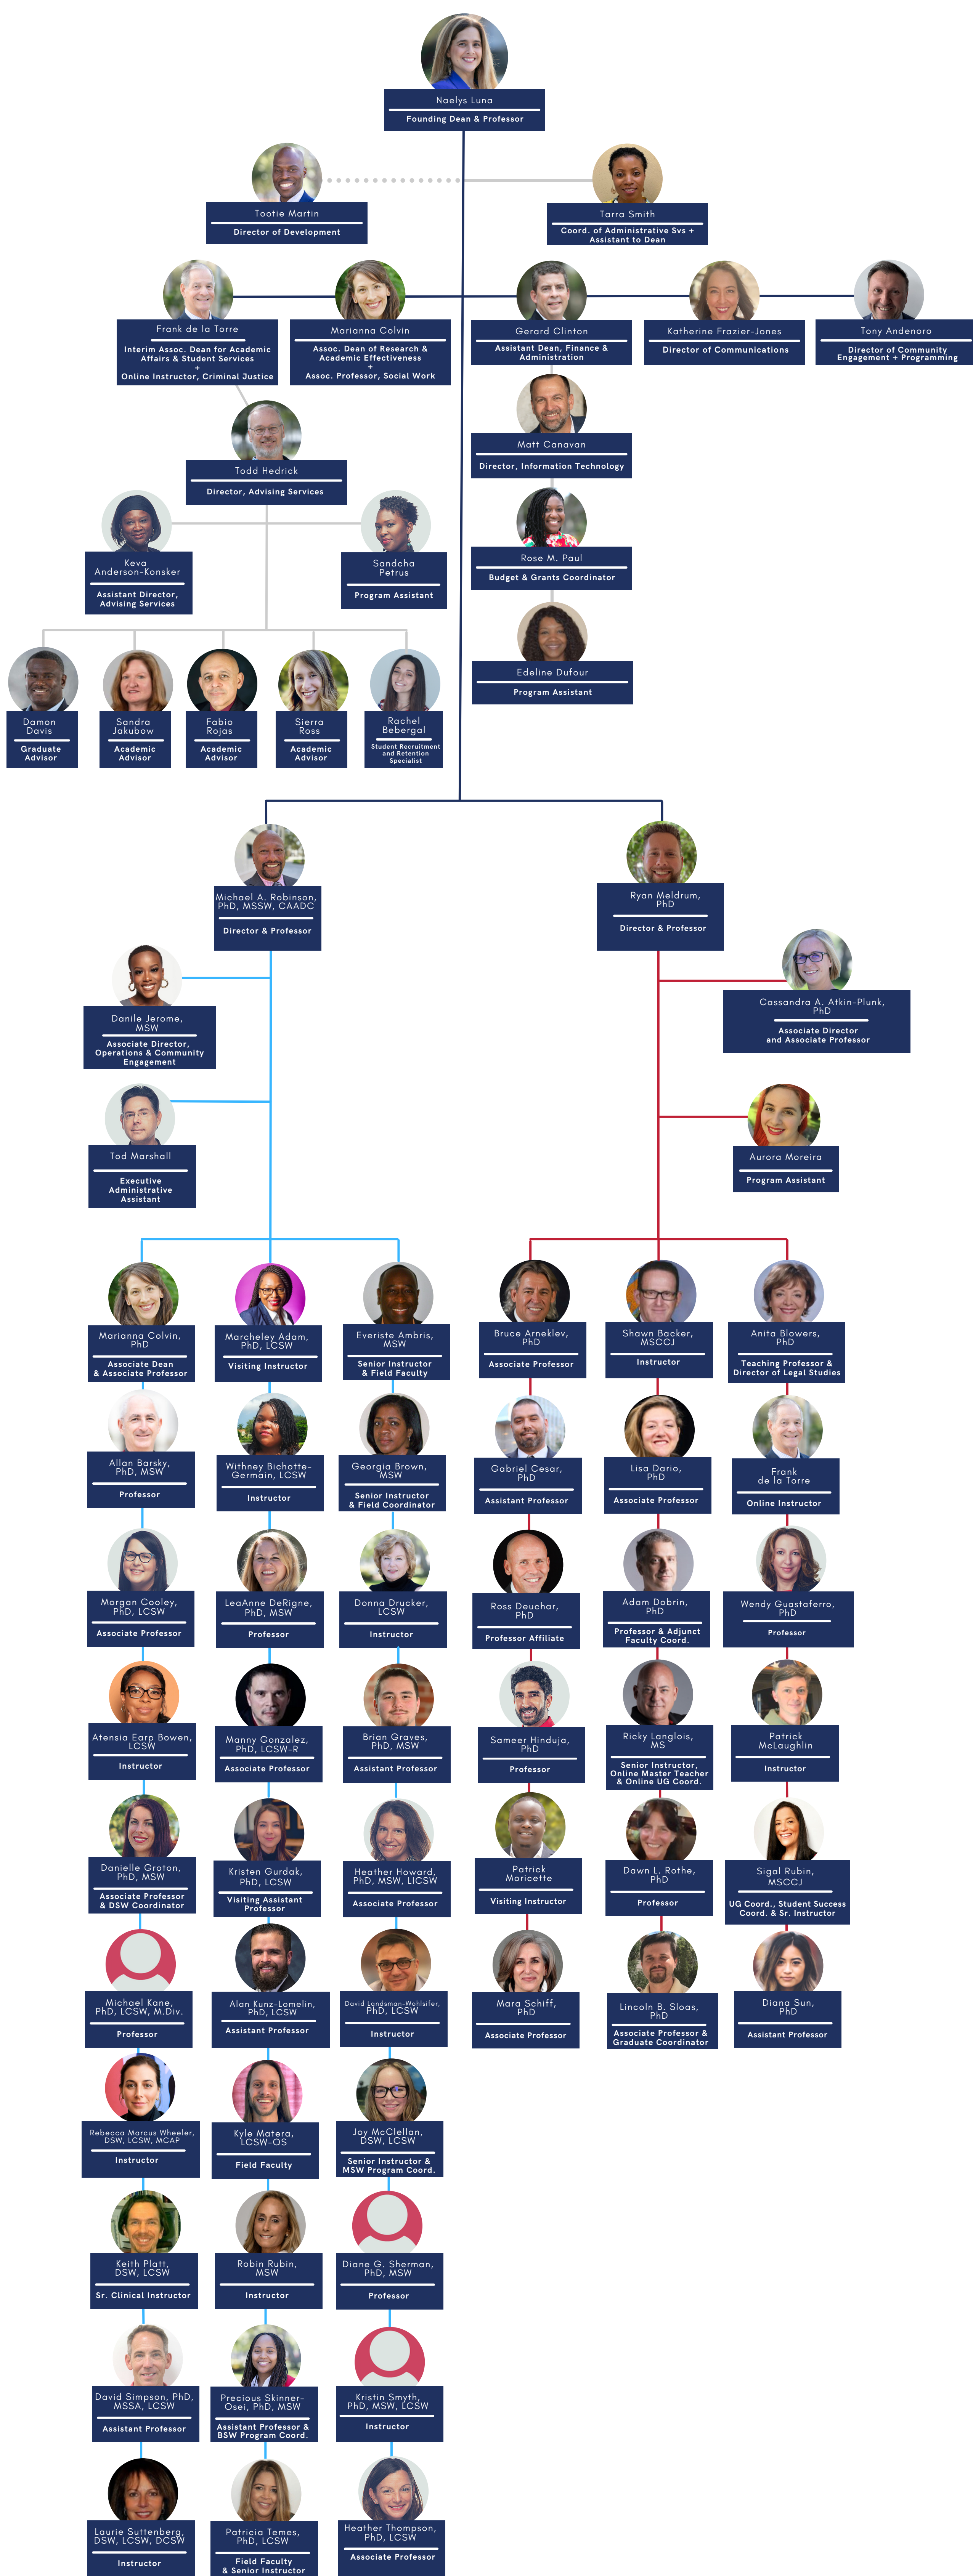

FLORIDA ATLANTIC UNIVERSITY

College of Social Work and Criminal Justice

Organizational Chart

SEE [ADJUNCT FACULTY IN SOCIAL WORK](#)

SEE [ADJUNCT FACULTY IN CRIMINAL JUSTICE](#)