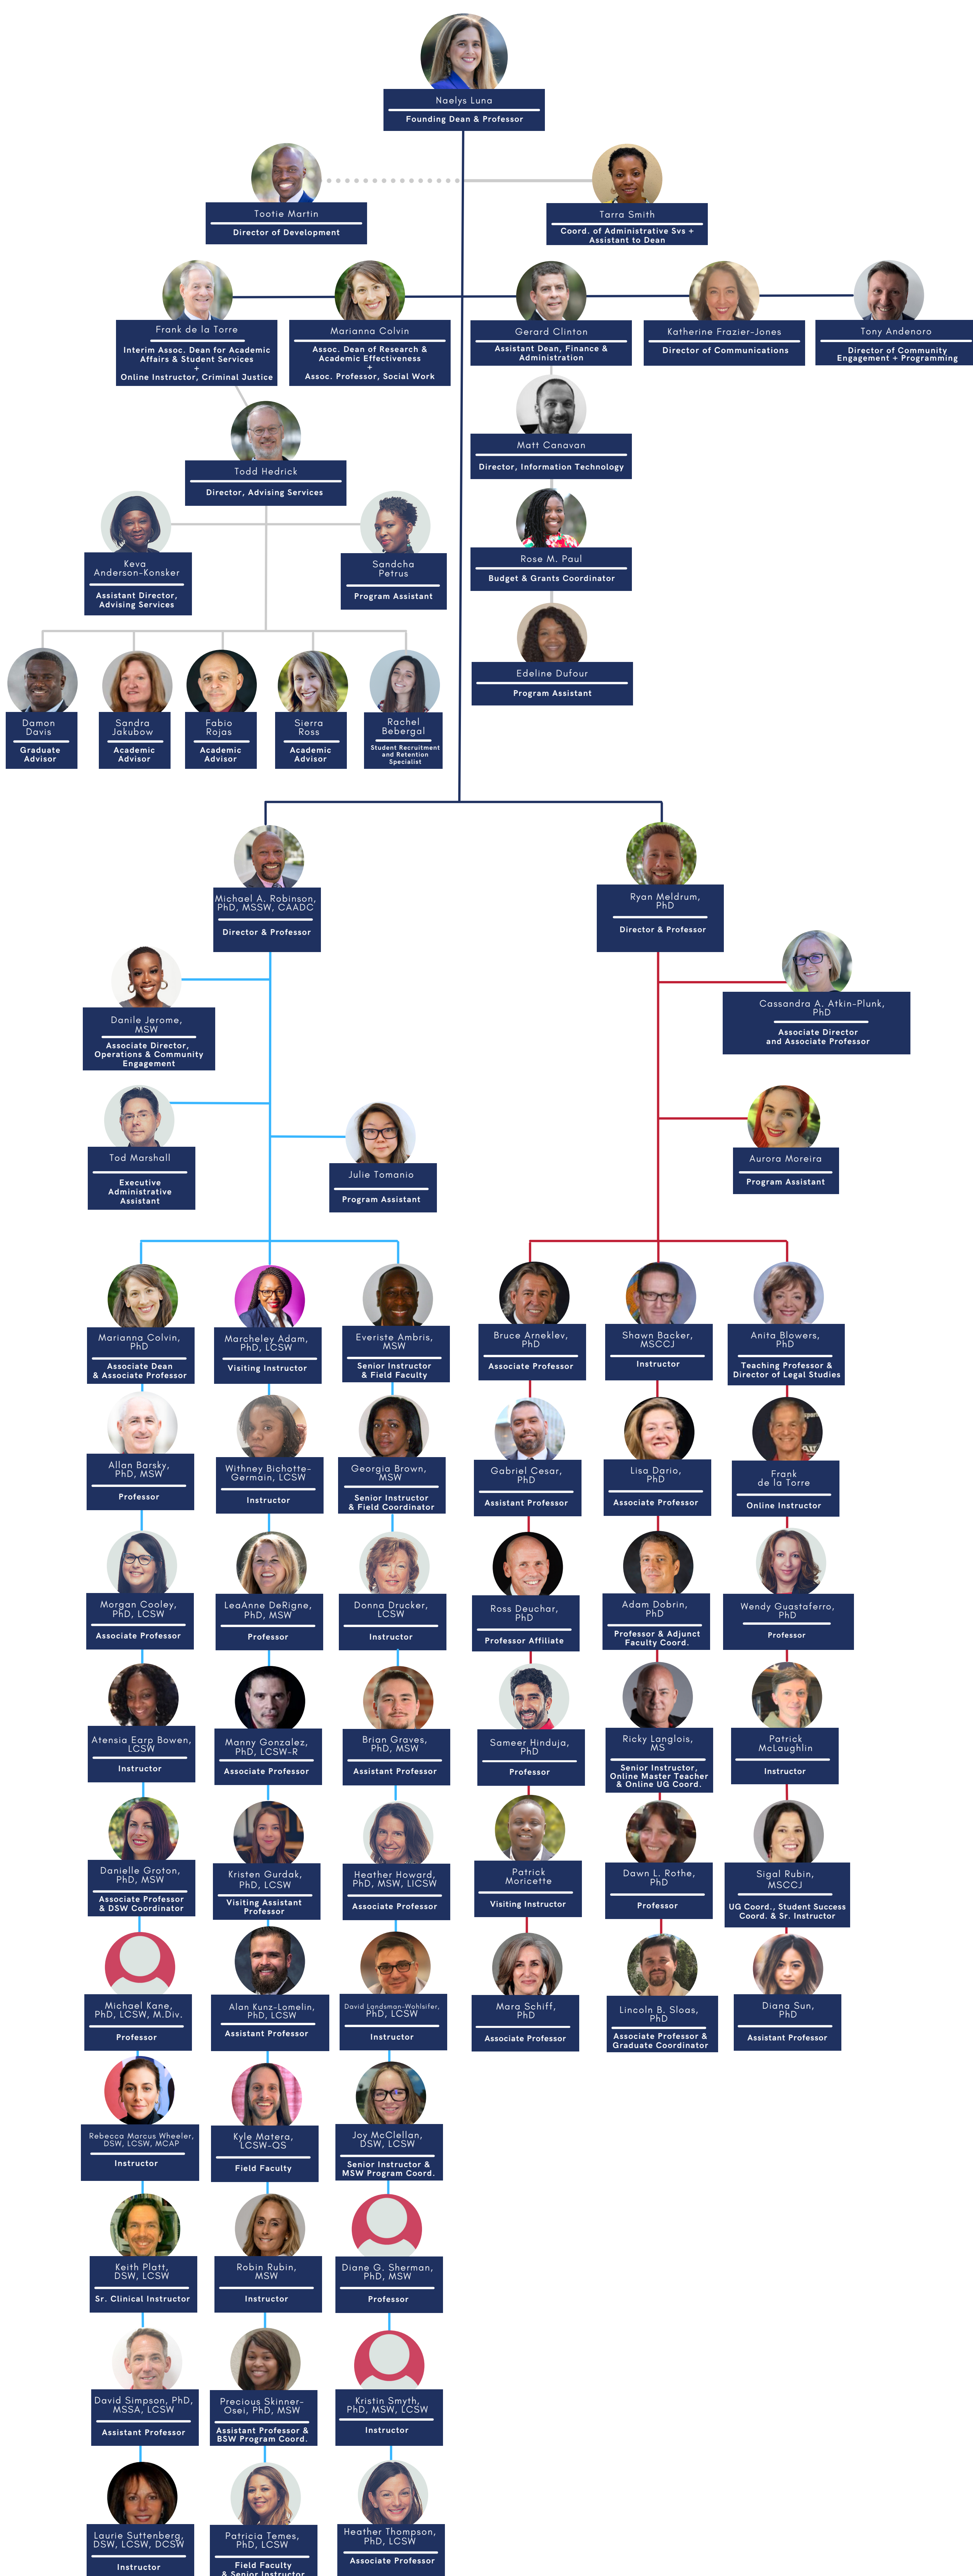

FLORIDA ATLANTIC UNIVERSITY

College of Social Work and Criminal Justice

Organizational Chart

SEE [ADJUNCT FACULTY IN SOCIAL WORK](#)

SEE [ADJUNCT FACULTY IN CRIMINAL JUSTICE](#)