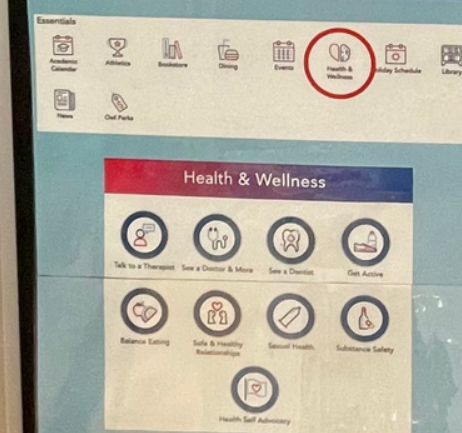

Our office currency:

Fake money students can use to buy real prizes. Stop by our office to cash in your 'Hoot Loot' and see what we have in stock!

Women Resource & Community Center

Educates, advocates, and supports FAU through sex education and vital resource information

Connect With Us!

MYFAU

Find your way with interactive maps to help locate menstrual products, sexual health supplies, and more!

www.fau.edu/owlscore  
Wellness@fau.edu

Workshops & Presentations

Invite us to present at your next class or organizational meeting