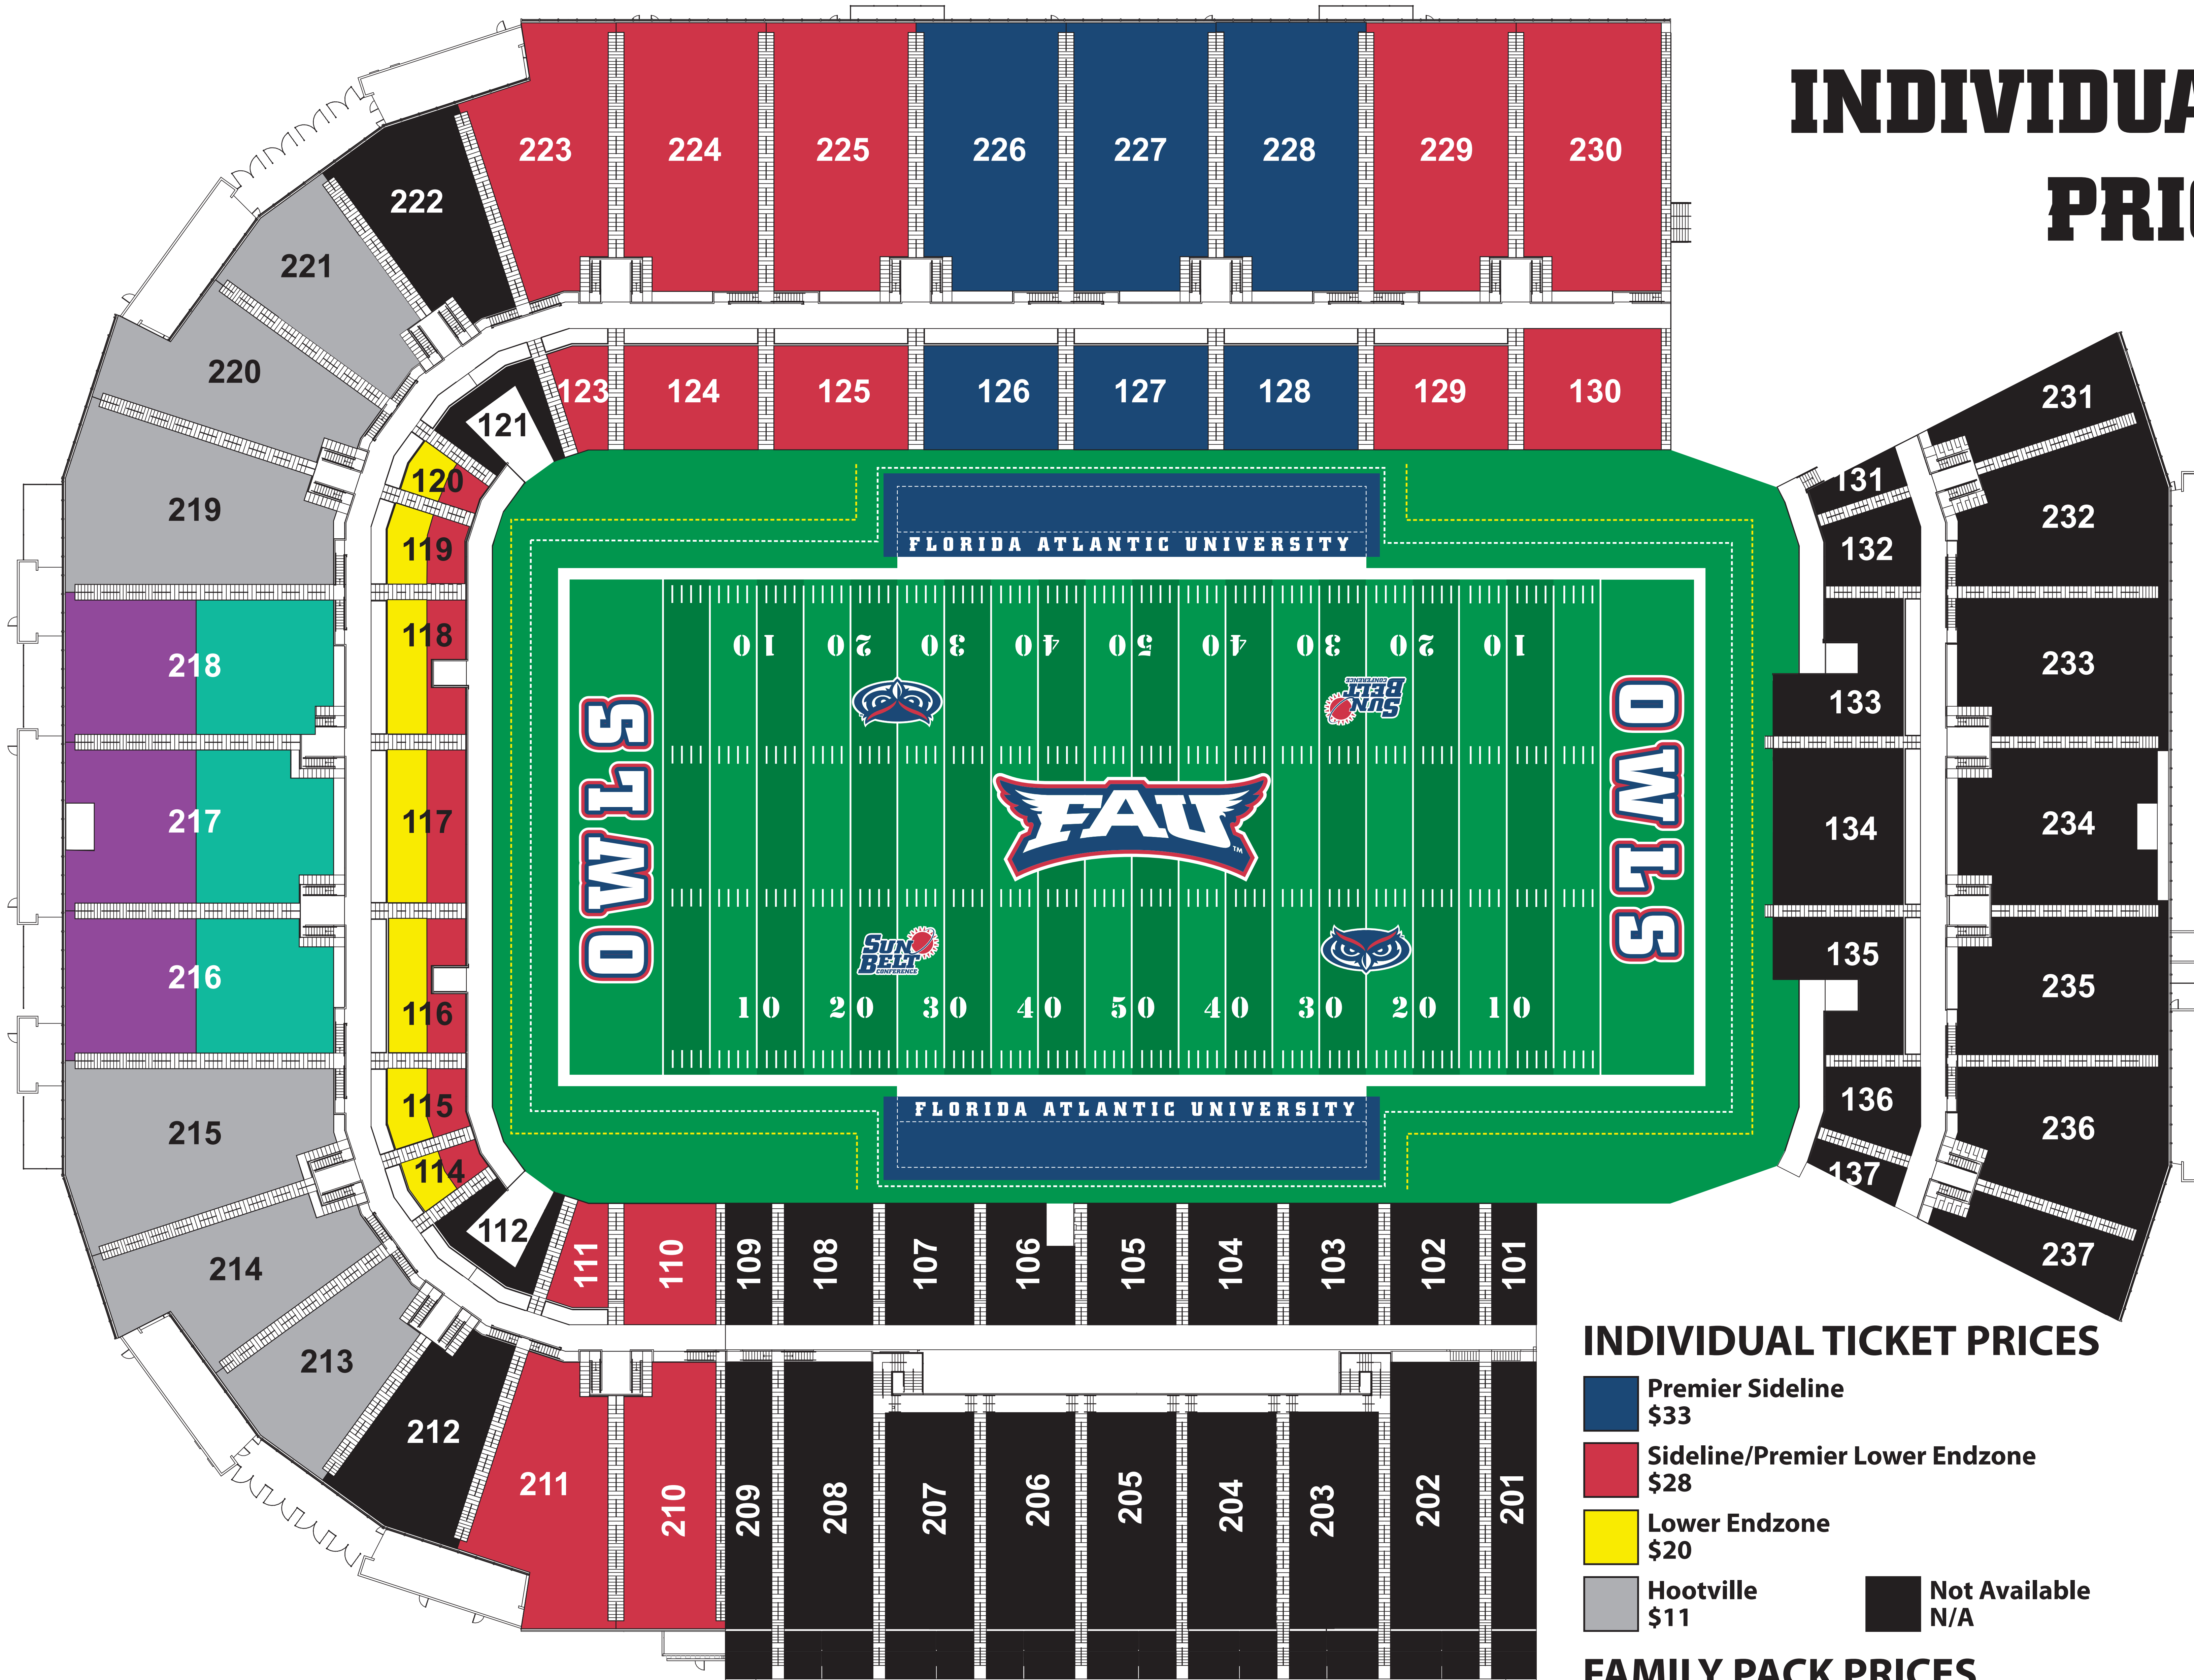

# INDIVIDUAL TICKET PRICES

## INDIVIDUAL TICKET PRICES

- Premier Sideline  
\$33
- Sideline/Premier Lower Endzone  
\$28
- Lower Endzone  
\$20
- Hootville  
\$11
- Not Available  
N/A

## FAMILY PACK PRICES

Includes 2 Adult & 2 Youth Tickets

- Lower Owl Nest  
\$55 per pack
- Upper Owl Nest  
\$45 per pack

**PRESS BOX TOWER  
AND SUITES**